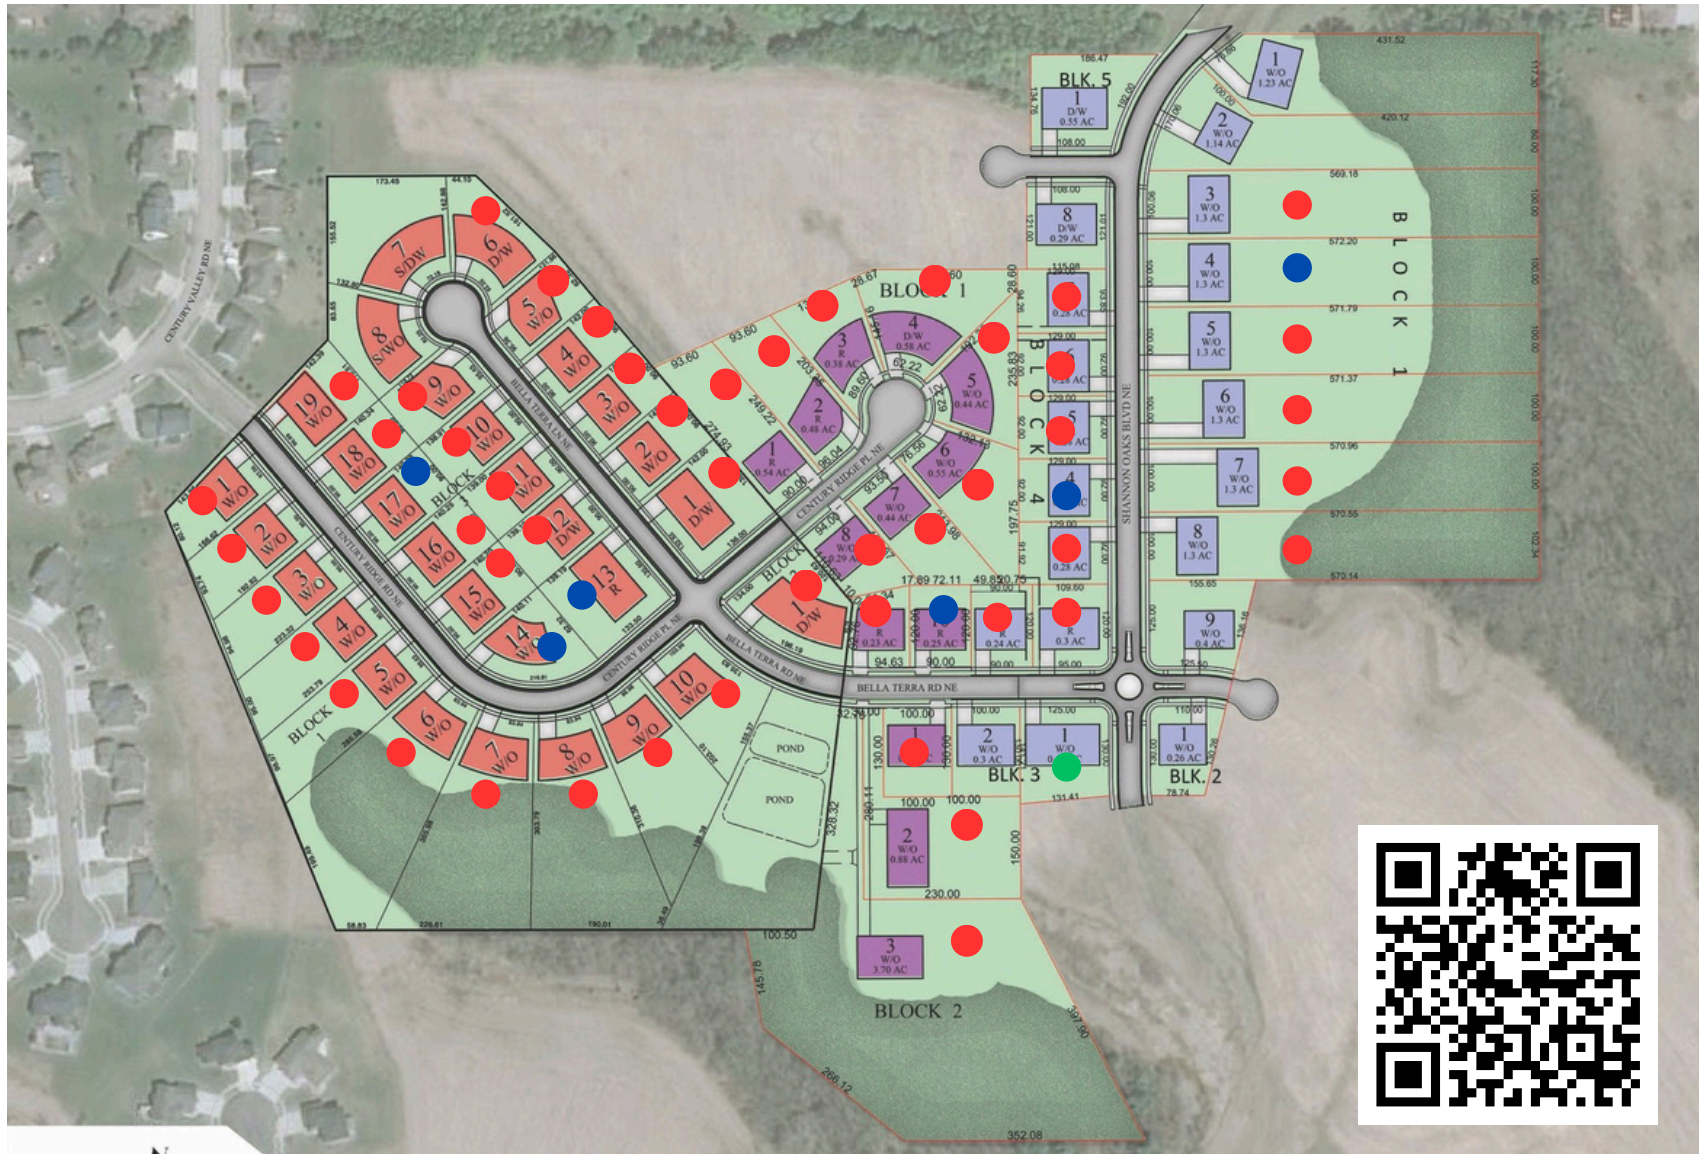

CENTURY VALLEY

PRICE LIST

● Hold
 ● Model
 ● Sold

CENTURY VALLEY

PHASE ONE

Lot 7 Block 3 ————— \$95,900
Lot 8 Block 3 ————— \$95,900
Lot 14 Block 3 ————— \$99,900

PHASE TWO

SOLD OUT

PHASE THREE

Lot 1 Block 1 ————— \$250,000
Lot 2 Block 1 ————— \$250,000
Lot 8 Block 1 ————— \$260,000
Lot 9 Block 1 ————— \$124,000
Lot 1 Block 2 ————— \$105,000

Lot 1 Block 3 ————— \$115,000
Lot 2 Block 3 ————— \$179,000
Lot 4 Block 4 ————— \$115,000
Lot 8 Block 4 ————— \$110,000
Lot 1 Block 5 ————— \$169,000