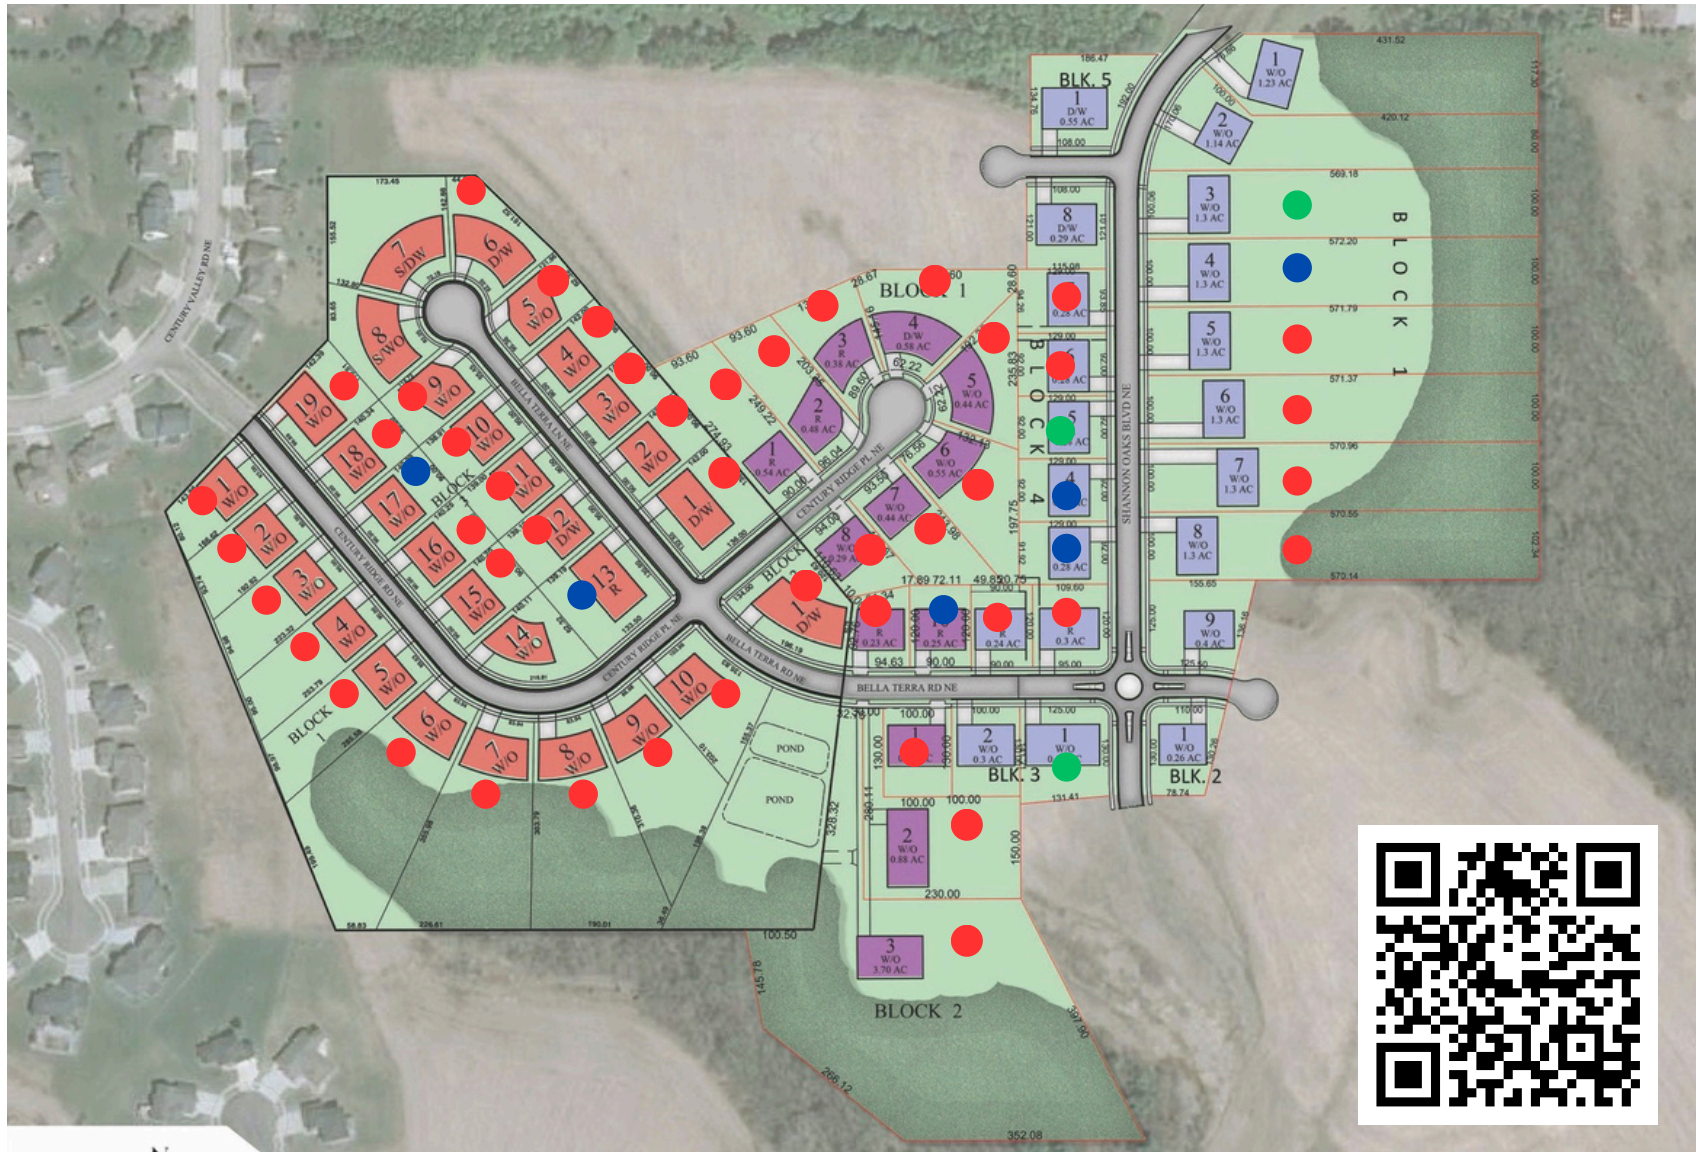

CENTURY VALLEY

PRICE LIST

● Hold ● Model ● Sold

CENTURY VALLEY

PHASE ONE

Lot 7 Block 3 ————— \$95,900
Lot 8 Block 3 ————— \$95,900
Lot 14 Block 3 ————— \$99,900

PHASE TWO

SOLD OUT

PHASE THREE

Lot 1 Block 1 ————— \$250,000
Lot 2 Block 1 ————— \$250,000
Lot 3 Block 1 ————— \$250,000
Lot 8 Block 1 ————— \$260,000
Lot 9 Block 1 ————— \$124,000
Lot 1 Block 2 ————— \$105,000

Lot 1 Block 3 ————— \$115,000
Lot 2 Block 3 ————— \$179,000
Lot 4 Block 4 ————— \$115,000
Lot 5 Block 4 ————— \$115,000
Lot 8 Block 4 ————— \$110,000
Lot 1 Block 5 ————— \$169,000