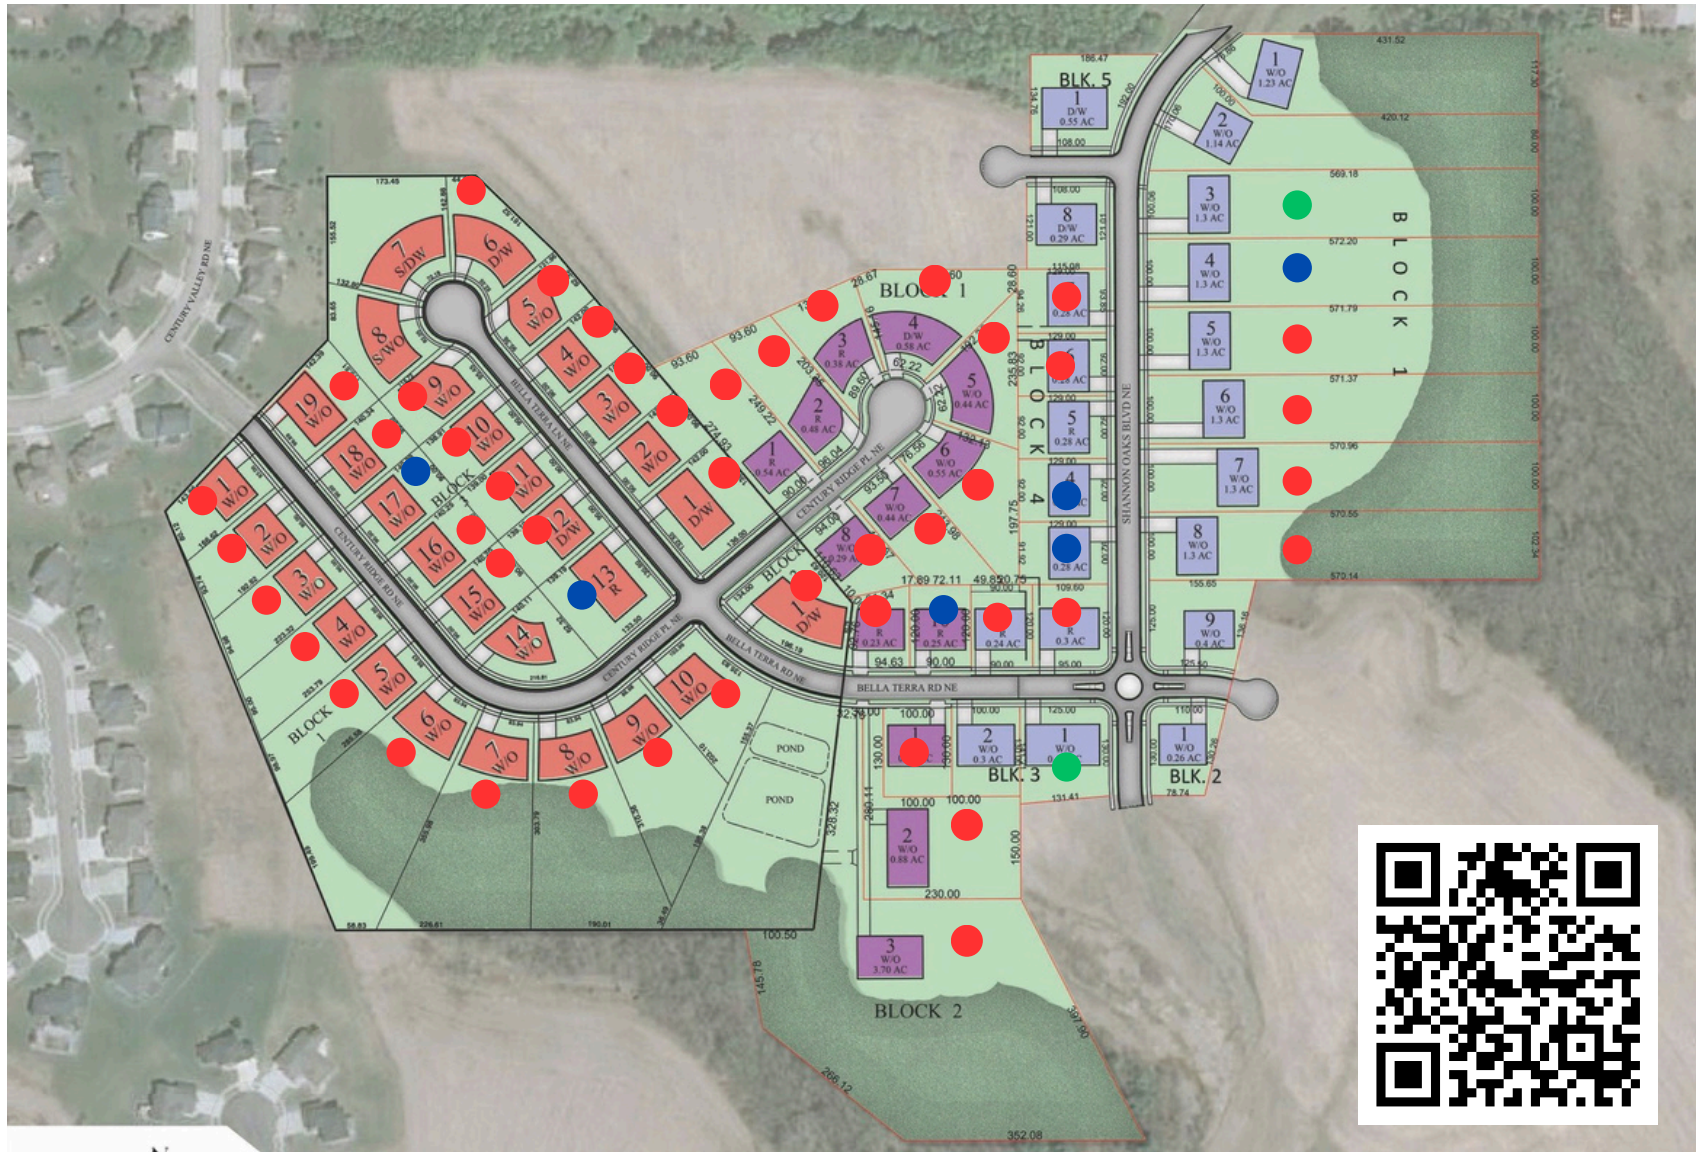

CENTURY VALLEY

PRICE LIST

● Hold
 ● Model
 ● Sold

CENTURY VALLEY

PHASE ONE

Lot 7 Block 3 ————— \$95,900
Lot 8 Block 3 ————— \$95,900
Lot 14 Block 3 ————— \$99,900

PHASE TWO

SOLD OUT

PHASE THREE

Lot 1 Block 1 ————— \$250,000
Lot 2 Block 1 ————— \$250,000
Lot 3 Block 1 ————— \$250,000
Lot 8 Block 1 ————— \$260,000
Lot 9 Block 1 ————— \$124,000
Lot 1 Block 2 ————— \$105,000

Lot 1 Block 3 ————— \$115,000
Lot 2 Block 3 ————— \$179,000
Lot 4 Block 4 ————— \$115,000
Lot 5 Block 4 ————— \$115,000
Lot 8 Block 4 ————— \$110,000
Lot 1 Block 5 ————— \$169,000